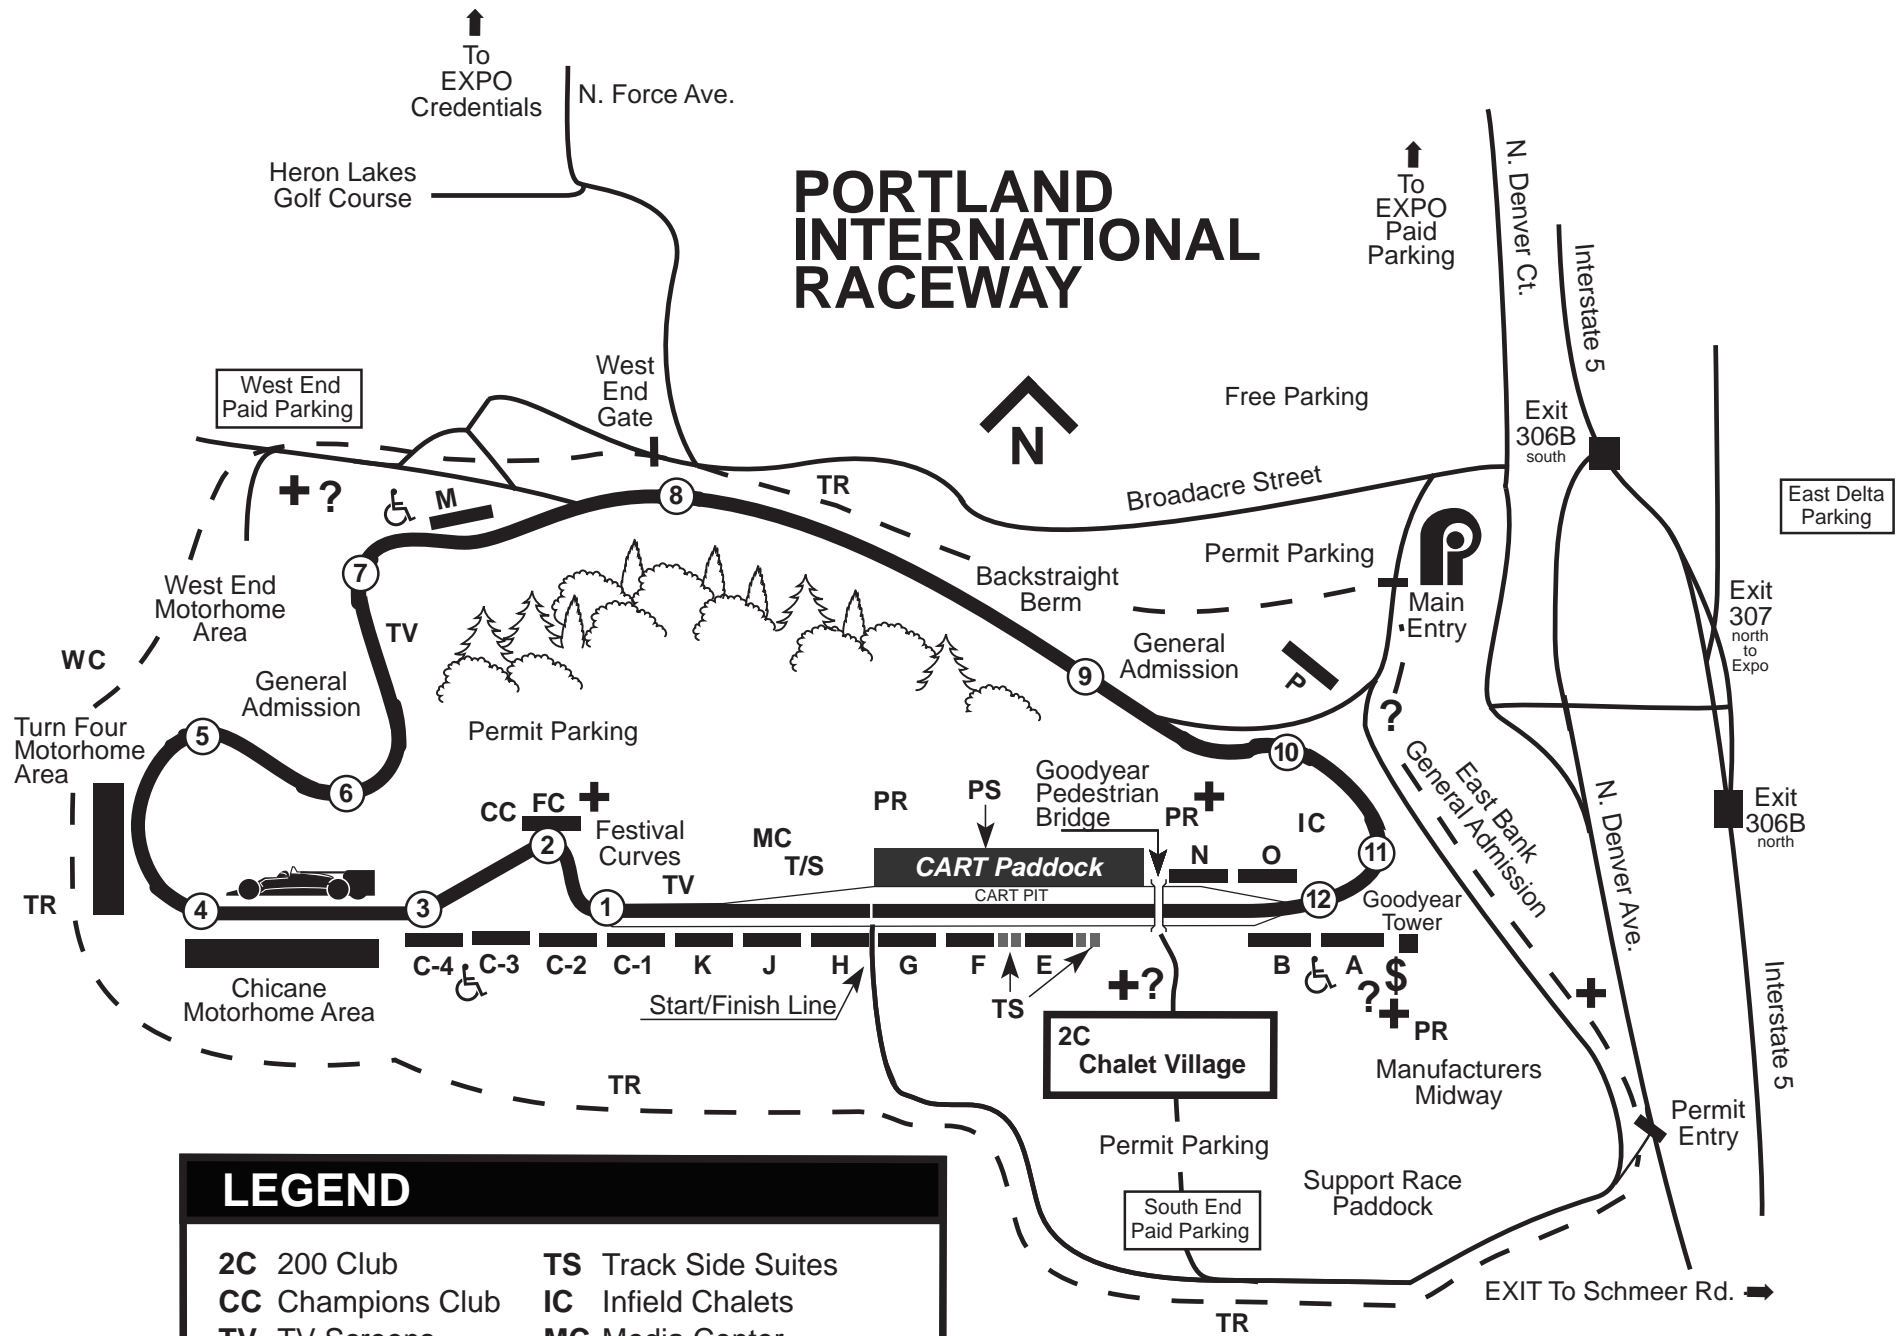

# PORTLAND INTERNATIONAL RACEWAY

LEGEND	
<b>2C</b> 200 Club	<b>TS</b> Track Side Suites
<b>CC</b> Champions Club	<b>IC</b> Infield Chalets
<b>TV</b> TV Screens	<b>MC</b> Media Center
<b>①</b> Turn Number	<b>T/S</b> Time & Scoring
<b>+</b> First Aid	<b>PR</b> Permanent Restrooms
<b>?</b> Guest Services	<b>FC</b> Festival Curves
<b>PS</b> Pit Row Suites	<b>TR</b> Tram Route
<b>WC</b> West End Chalets	